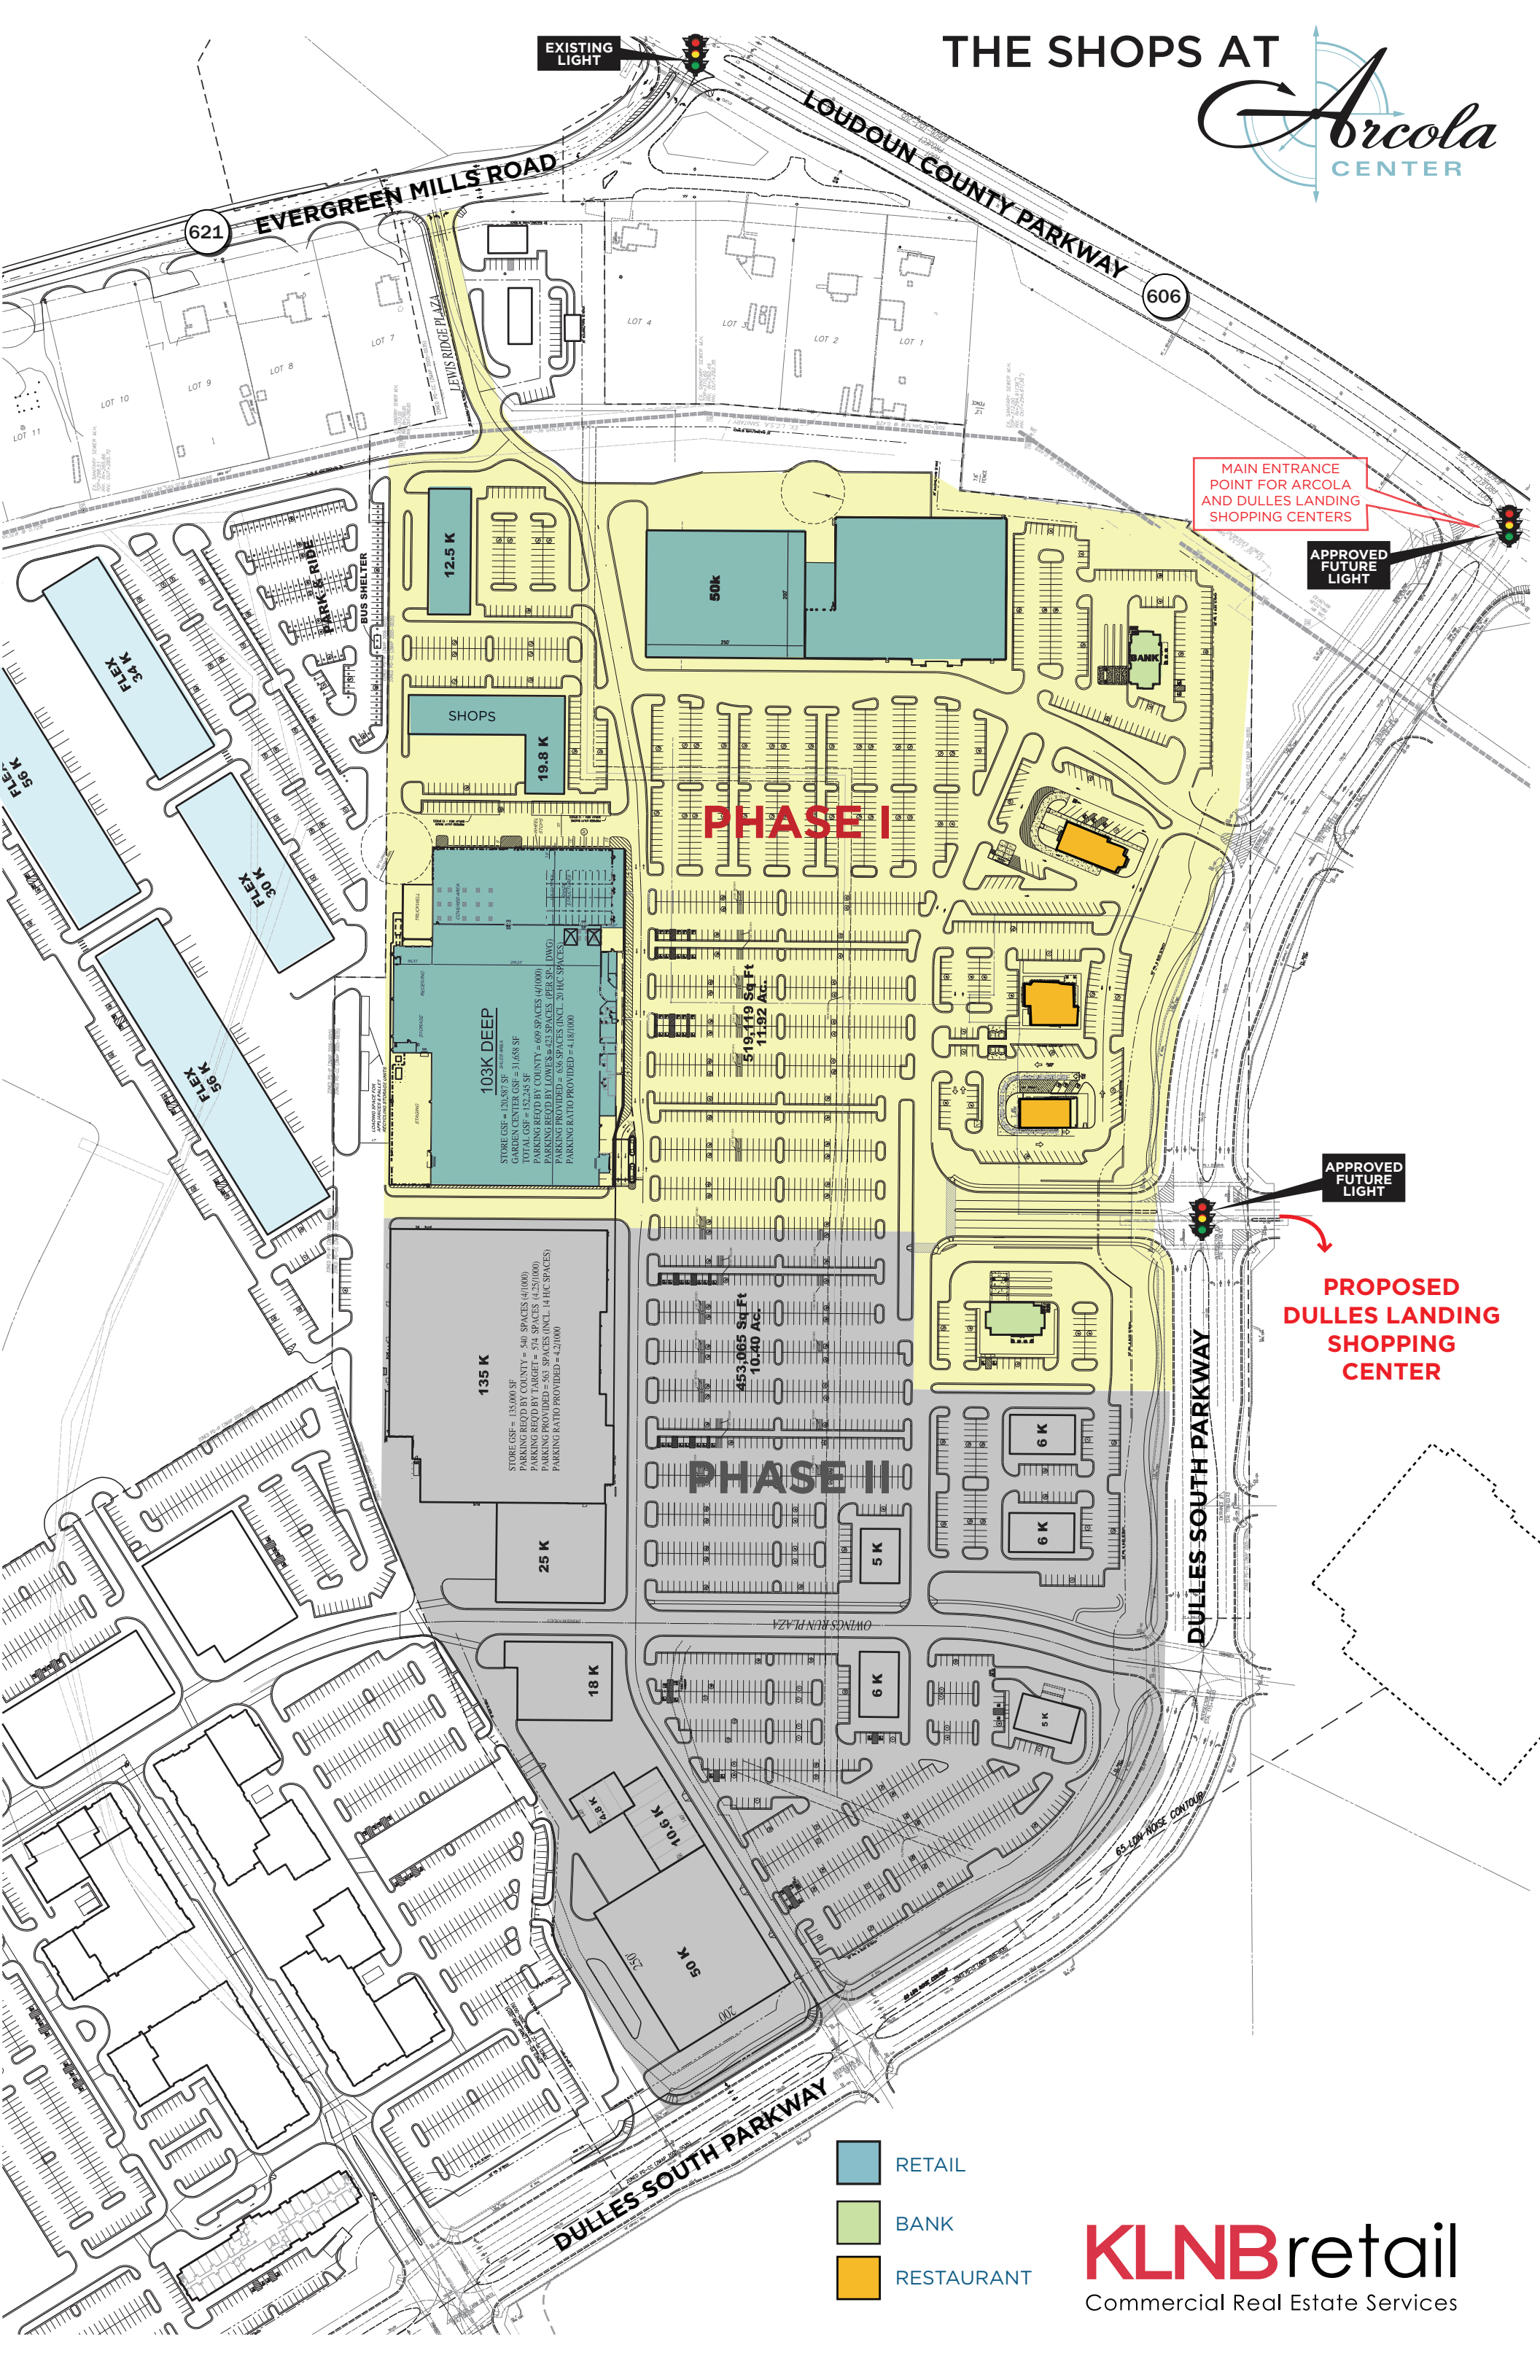

THE SHOPS AT

EXISTING LIGHT

MAIN ENTRANCE POINT FOR ARCOLA AND DULLES LANDING SHOPPING CENTERS

APPROVED FUTURE LIGHT

APPROVED FUTURE LIGHT

PROPOSED DULLES LANDING SHOPPING CENTER

PHASE I

PHASE II

- RETAIL
- BANK
- RESTAURANT